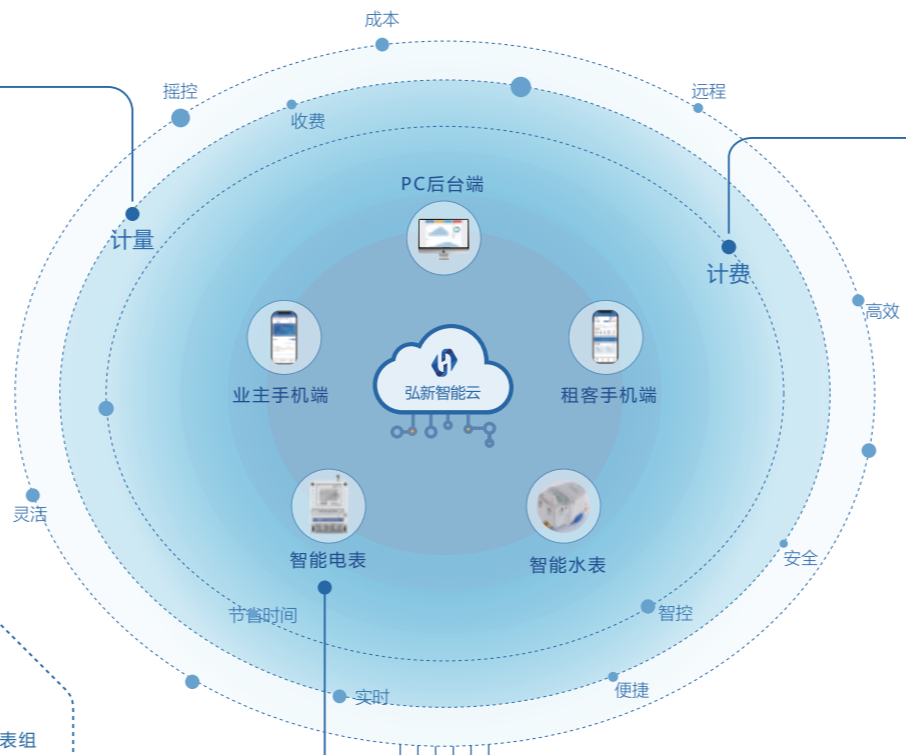

MAIN COMPANY DEPARTMENTS

R&D DEPARTMENT

PRODUCTION DEPARTMENT

MARKETING AND SALES DEPARTMENT

Prepayment Overall Solution for Energy Meter Reading

ARCHITECTURE

ARCHITECTURE DIAGRAM OF REMOTE INTELLIGENT METER READING SYSTEM

DEVICES DIGITAL METERING CIRCUIT BREAKER

DEVICES PREPAID ELECTRICITY METER

HONGXIN DIGITAL INTELLIGENT ELECTRIC SAFETY AND ENERGY-CARBON MANAGEMENT PLATFORM

THIRD-PARTY PLATFORM

COMMUNICATION AND NETWORK

Platform Features

Multiple protocols

INFORMATION COLLECTION AND PROCESSING

EDGE COMPUTING

Terminal device control linkage

TERMINAL DEVICES

APPLICATION SCENARIOS

For more product details, please refer to the product catalog

SMART HARDWARE Efficient Energy Management