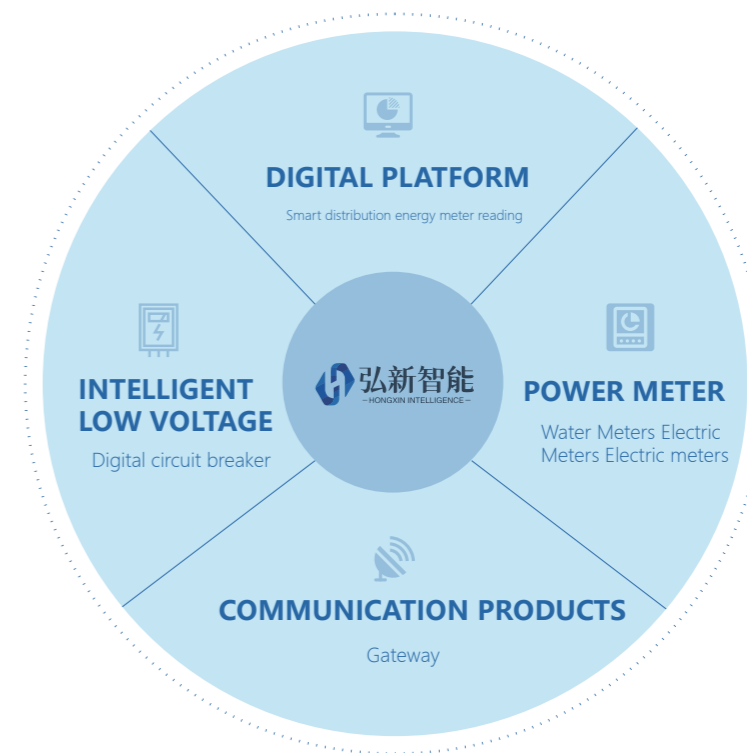

DIGITAL POWER DISTRIBUTION MAKES FOR THE FUTURE

Digital distribution helps with energy transformation and low-carbon emission reduction

Xiamen Hongxin Intelligent Technology Co., Ltd. is a provider of innovative digital distribution solutions, integrating system development, management, operation and maintenance of management platforms, as well as research and development, manufacturing, and sales of intelligent sensing terminal products. Based on over 20 years of accumulated experience in product research and development, manufacturing, and engineering in the power industry, Hongxin Intelligent has developed a series of intelligent distribution product matrices, including Hongxin Smart Distribution and Energy Carbon Cloud Platform, Intelligent Circuit Breaker Series, Intelligent Instruments, and Intelligent Gateway.

The company adheres to the concept of "innovation as the wing, altruism as the heart, and jointly building a safe, green, and intelligent electricity ecology", and the mission of "protecting electricity safety with innovative technology and empowering industrial symbiosis with altruism". It is committed to providing customers with a safer, more reliable, more efficient, and lower carbon electricity experience.

MAIN BUSINESS

CORPORATE CULTURE

CORE CONCEPT

Innovation as the wing, altruism as the heart, jointly building a safe, green, intelligent electricity ecosystem

CORPORATE MISSION

Protecting electricity safety with innovative technology and empowering industrial symbiosis with a selfless heart

CORPORATE VISION

To become a leader in innovation in the field of smart power distribution, and to build a safe, green win-win smart electricity ecosystem

CORE VALUES

Innovation driven, altruistic symbiosis, safety based, green responsibility