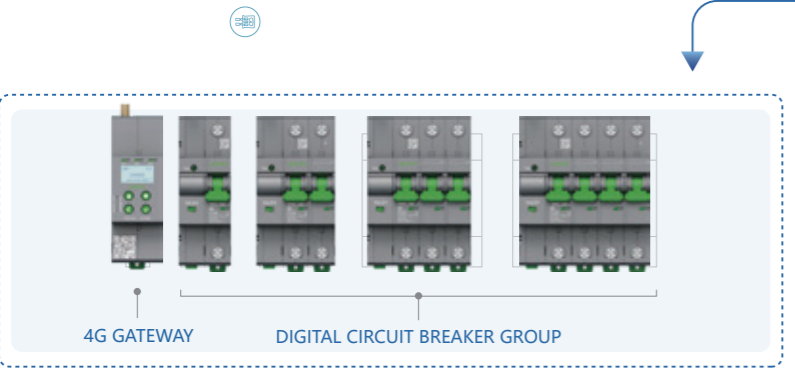

Prepayment Overall Solution for Energy Meter Reading

ARCHITECTURE

ARCHITECTURE DIAGRAM OF REMOTE INTELLIGENT METER READING SYSTEM

DEVICES DIGITAL METERING CIRCUIT BREAKER