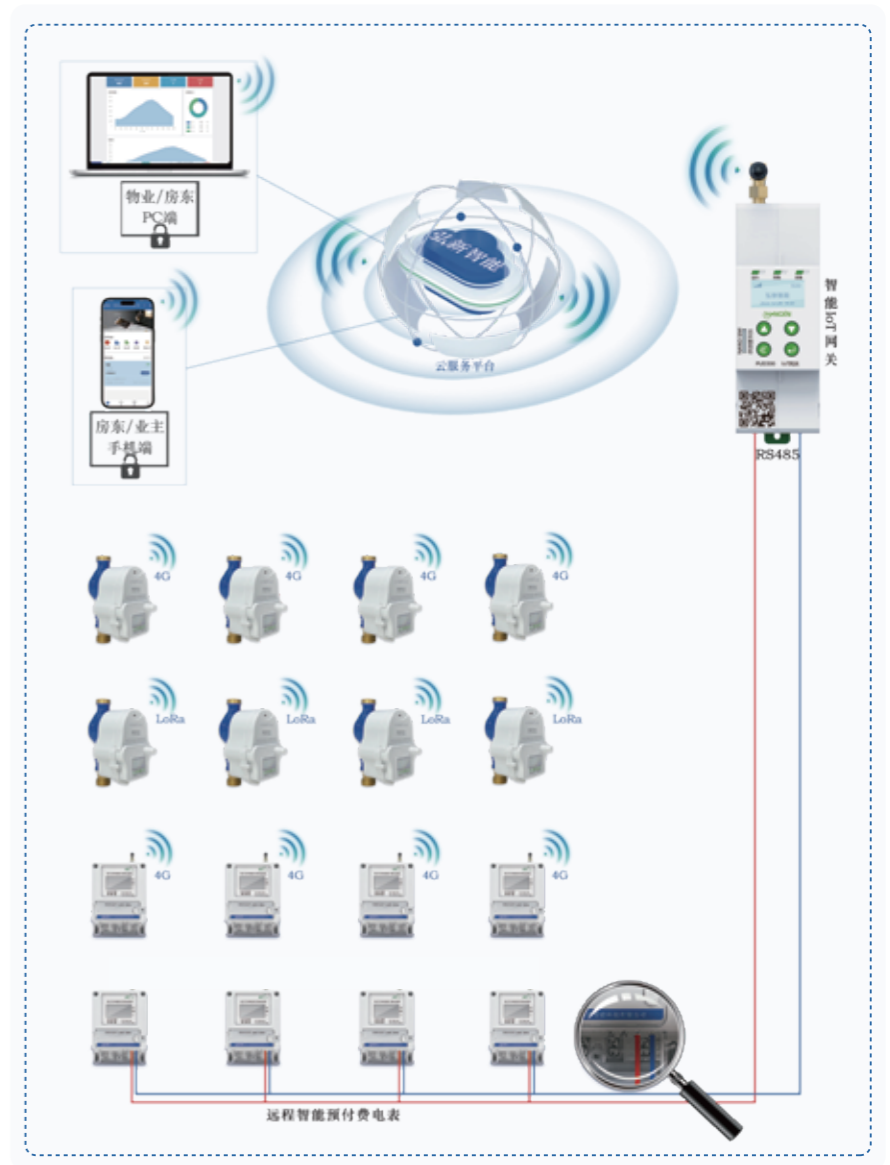

MAIN COMPANY DEPARTMENTS

R&D DEPARTMENT

PRODUCTION DEPARTMENT

MARKETING AND SALES DEPARTMENT

Prepayment Overall Solution for Energy Meter Reading

ARCHITECTURE

ARCHITECTURE DIAGRAM OF REMOTE INTELLIGENT METER READING SYSTEM

DEVICES DIGITAL METERING CIRCUIT BREAKER

DEVICES PREPAID ELECTRICITY METER

HONGXIN DIGITAL INTELLIGENT ELECTRIC SAFETY AND ENERGY-CARBON MANAGEMENT PLATFORM

THIRD-PARTY PLATFORM

COMMUNICATION AND NETWORK

Platform Features

Multiple protocols

INFORMATION COLLECTION AND PROCESSING

EDGE COMPUTING

Terminal device control linkage

TERMINAL DEVICES

APPLICATION SCENARIOS

For more product details, please refer to the product catalog

SMART HARDWARE Efficient Energy Management